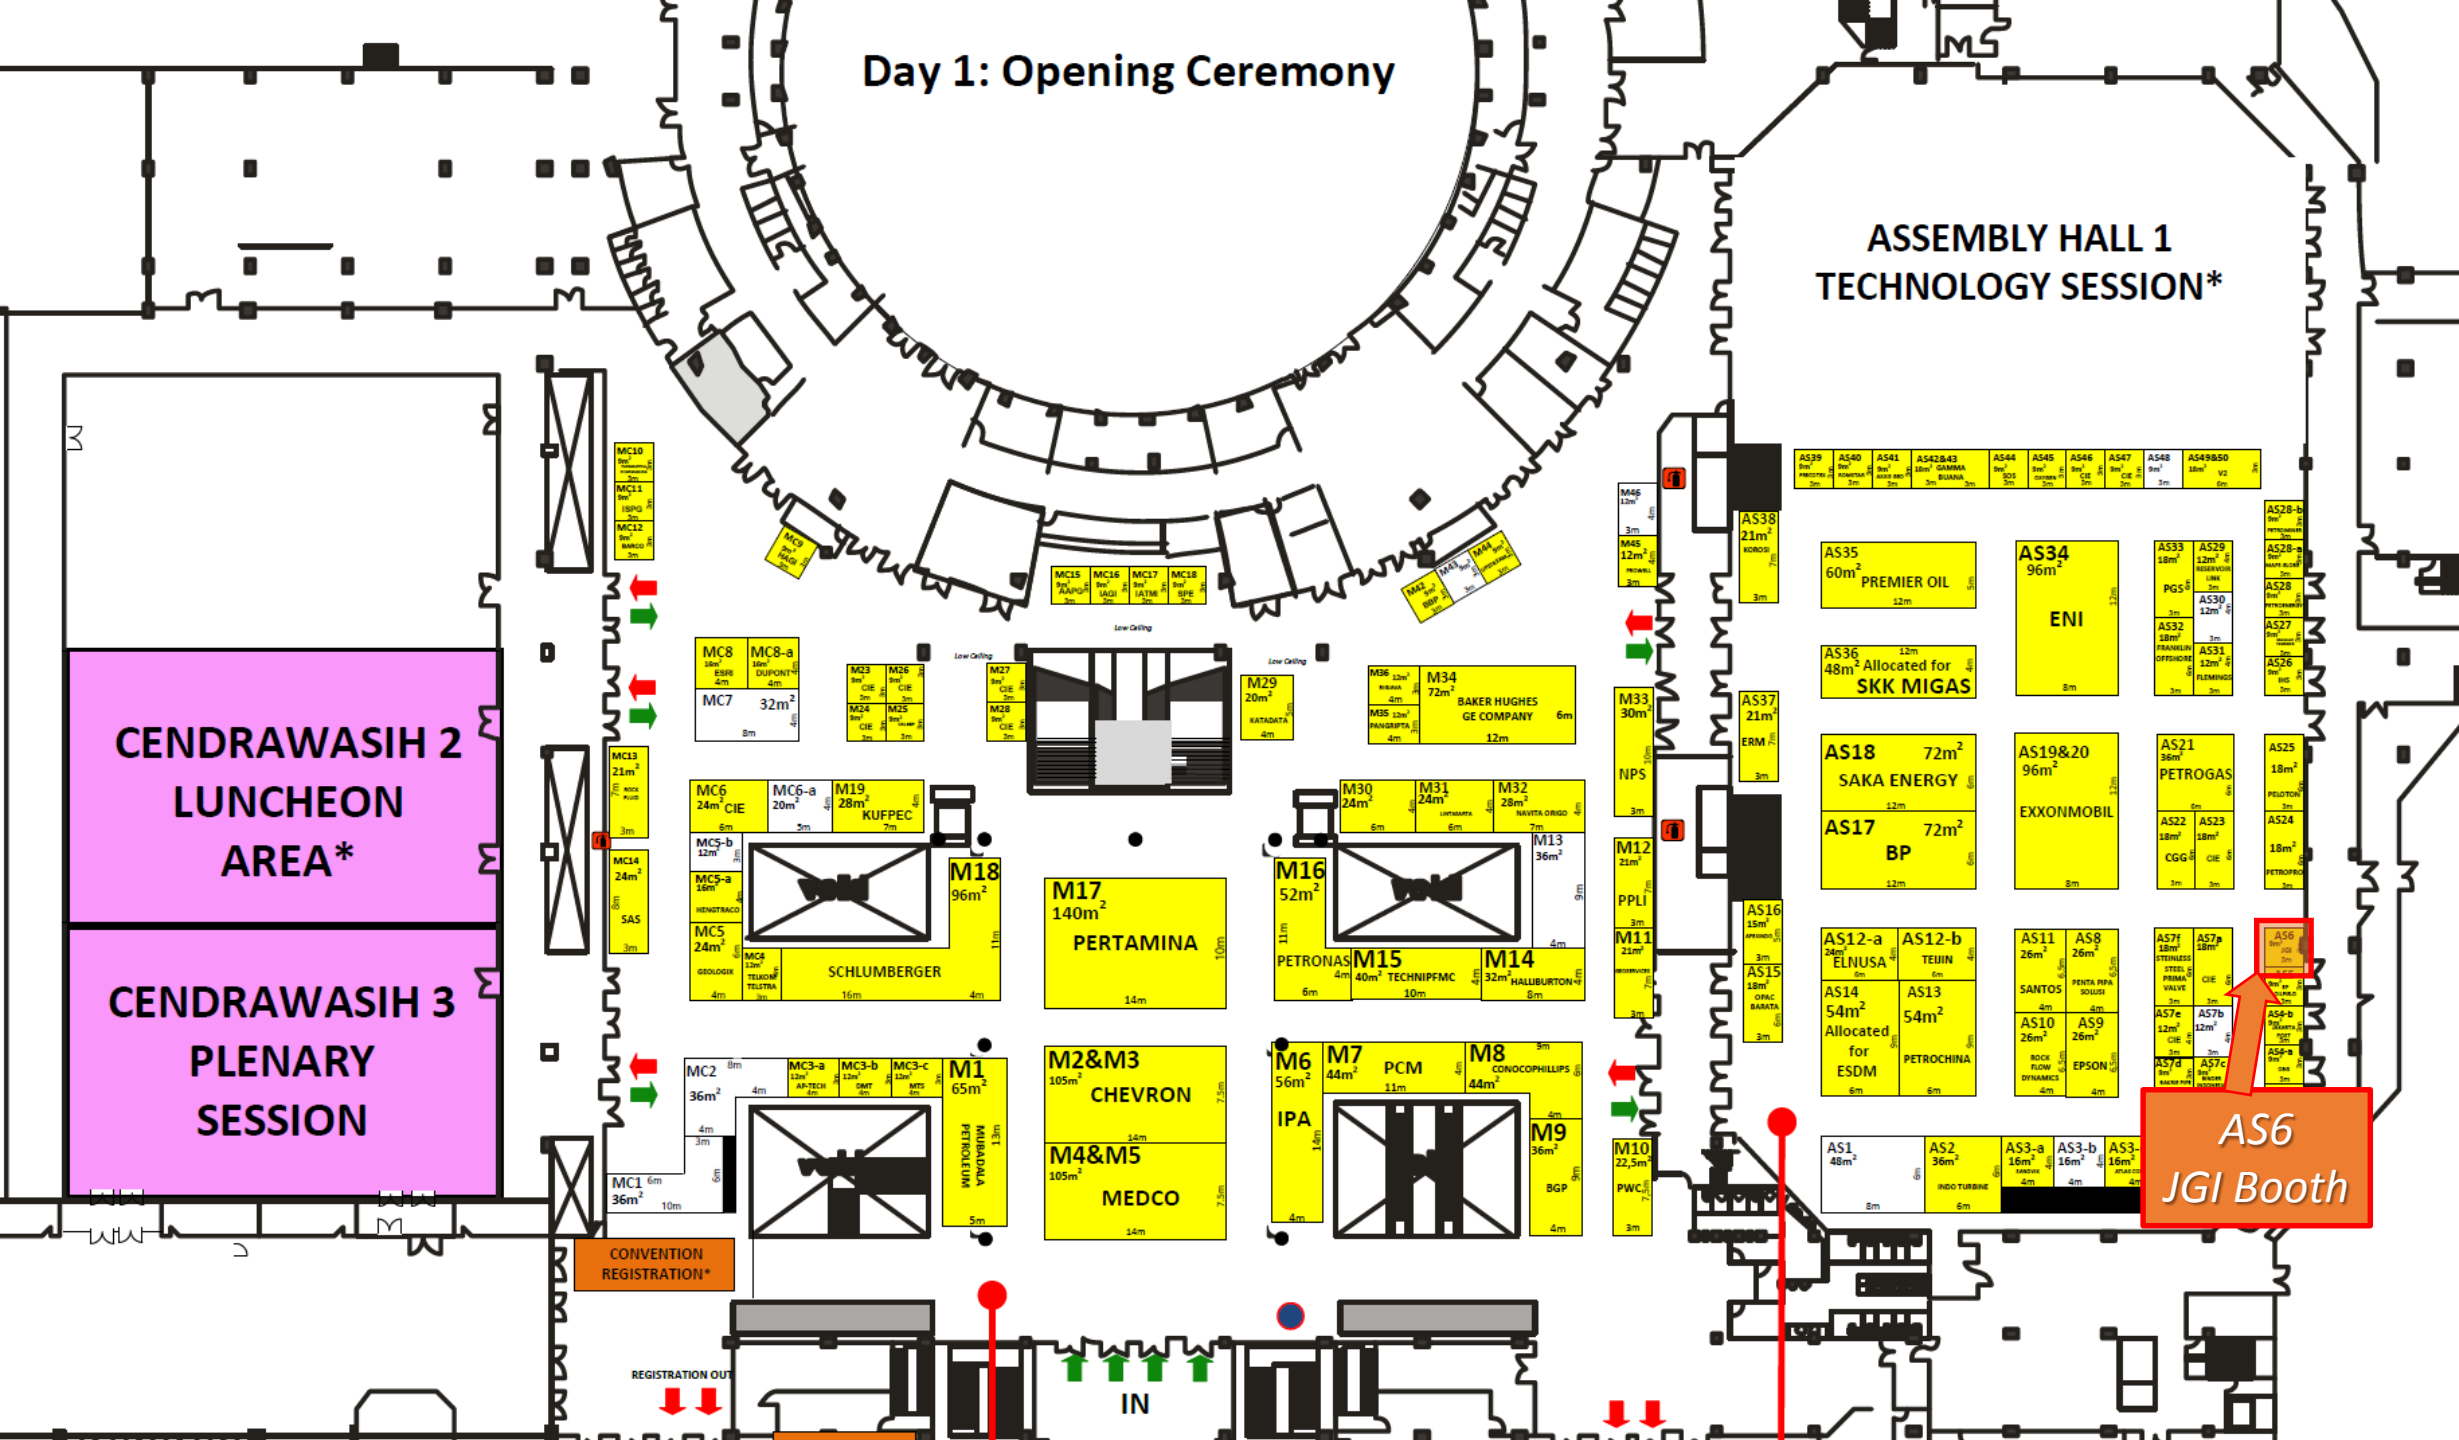

Day 1: Opening Ceremony

ASSEMBLY HALL 1 TECHNOLOGY SESSION*

CENDRAWASIH 2
LUNCHEON
AREA*

CENDRAWASIH 3
PLENARY
SESSION

CONVENTION
REGISTRATION*

REGISTRATION OUT

IN

AS6
JGI Booth